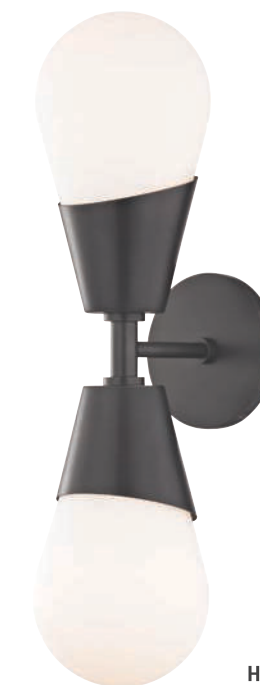

ITEM	DIMENSIONS	BACKPLATE	BULBS
H105101-OB-CE	mm: W 184 | H 292 | E 210	mm: D 121	1 x E27 not included max. 40 watt
H101102-OB-CE	mm: W 127 | H 483 | E 165	mm: D 121	2 x E27 not included max. 40 watt

H101102-OB-CE