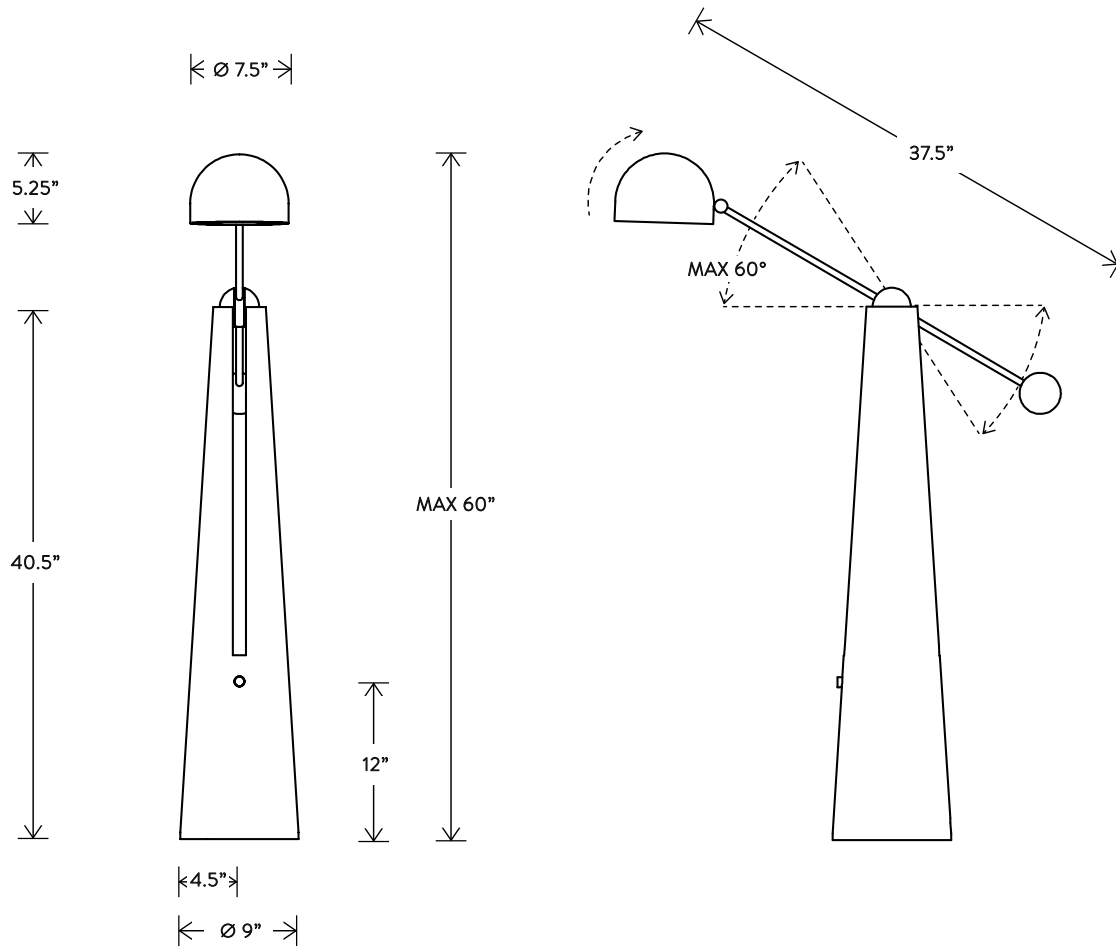

# METRONOME™ ARTICULATING FLOOR LAMP

DIMENSIONS: 44"-60" H, ROTATING ARM 37.5" L

LAMPING: MAX 60W EACH

1 3W DIMMABLE LED BULB INCLUDED

240 LUMENS EACH, 2500K COLOR TEMPERATURE

BULB LIFE: 30,000 HOURS

120V: E26 GLOBE M: MATTE WHITE, Ø 1.75"

240V: E27 GLOBE M: MATTE WHITE, Ø 1.75"

UL APPROVED

VOLTAGE: 120-240

A P P A R A T U S

**METRONOME™** FLOOR LAMP

THE METRONOME SERIES EVOKES THE MEASURE AND BALANCE OF ITS NAMESAKE. A PATINATED BRASS SPHERE PERCHES ATOP THE CONICAL BASE, WHICH IS HAND-WRAPPED IN CALF SUEDE TO PROVIDE A LUSH TACTILE CONTRAST. A CHANNEL IN THE FIRMLY GROUNDED BASE REVEALS AN INTIMATE CONNECTION BETWEEN THE TWO FORMS. A DIMMER KNOB IS SET INTO THE BASE.

# METRONOME™ FLOOR LAMP

DIMENSIONS: 57" H, Ø 18"

LAMPING: MAX 60W EACH  
2 DIMMABLE LED BULBS INCLUDED  
120V: E12 TYPE A26 BULBS, 6W  
240V: E14 TYPE B40 BULBS, 8W

UL APPROVED  
VOLTAGE: 120-240

A P P A R A T U S

# METRONOME™ TABLE LAMP

DIMENSIONS: 22" H, Ø 13.5"

LAMPING: MAX 60W EACH  
2 DIMMABLE LED BULBS INCLUDED  
120V: E12 TYPE A26 BULBS, 6W  
240V: E14 TYPE B40 BULBS, 8W

UL APPROVED  
VOLTAGE: 120-240

A P P A R A T U S