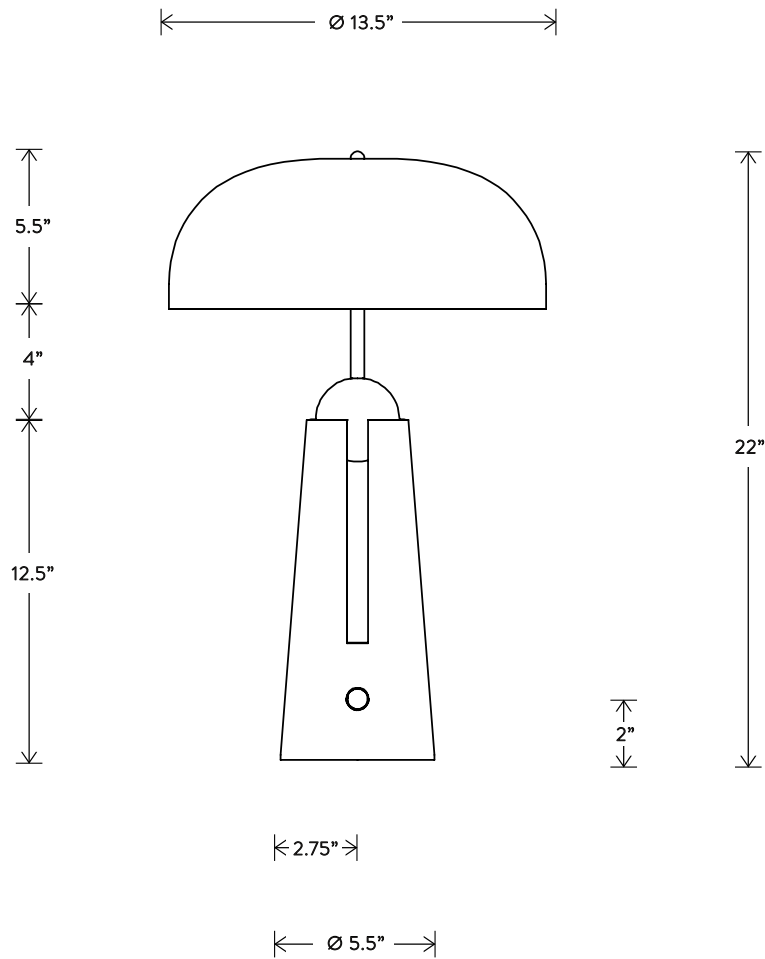

# METRONOME™ ARTICULATING FLOOR LAMP

DIMENSIONS: 44"-60" H, ROTATING ARM 37.5" L

LAMPING: MAX 60W EACH

1 3W DIMMABLE LED BULB INCLUDED

240 LUMENS EACH, 2500K COLOR TEMPERATURE

BULB LIFE: 30,000 HOURS

120V: E26 GLOBE M: MATTE WHITE, Ø 1.75"

240V: E27 GLOBE M: MATTE WHITE, Ø 1.75"

UL APPROVED

VOLTAGE: 120-240

A P P A R A T U S

**METRONOME™** FLOOR LAMP

THE METRONOME SERIES EVOKES THE MEASURE AND BALANCE OF ITS NAMESAKE. A PATINATED BRASS SPHERE PERCHES ATOP THE CONICAL BASE, WHICH IS HAND-WRAPPED IN CALF SUEDE TO PROVIDE A LUSH TACTILE CONTRAST. A CHANNEL IN THE FIRMLY GROUNDED BASE REVEALS AN INTIMATE CONNECTION BETWEEN THE TWO FORMS. A DIMMER KNOB IS SET INTO THE BASE.

# METRONOME™ FLOOR LAMP

DIMENSIONS: 57" H, Ø 18"

LAMPING: MAX 60W EACH  
2 DIMMABLE LED BULBS INCLUDED  
120V: E12 TYPE A26 BULBS, 6W  
240V: E14 TYPE B40 BULBS, 8W

UL APPROVED  
VOLTAGE: 120-240

A P P A R A T U S

# METRONOME™ TABLE LAMP

DIMENSIONS: 22" H, Ø 13.5"

LAMPING: MAX 60W EACH  
2 DIMMABLE LED BULBS INCLUDED  
120V: E12 TYPE A26 BULBS, 6W  
240V: E14 TYPE B40 BULBS, 8W

UL APPROVED  
VOLTAGE: 120-240

A P P A R A T U S