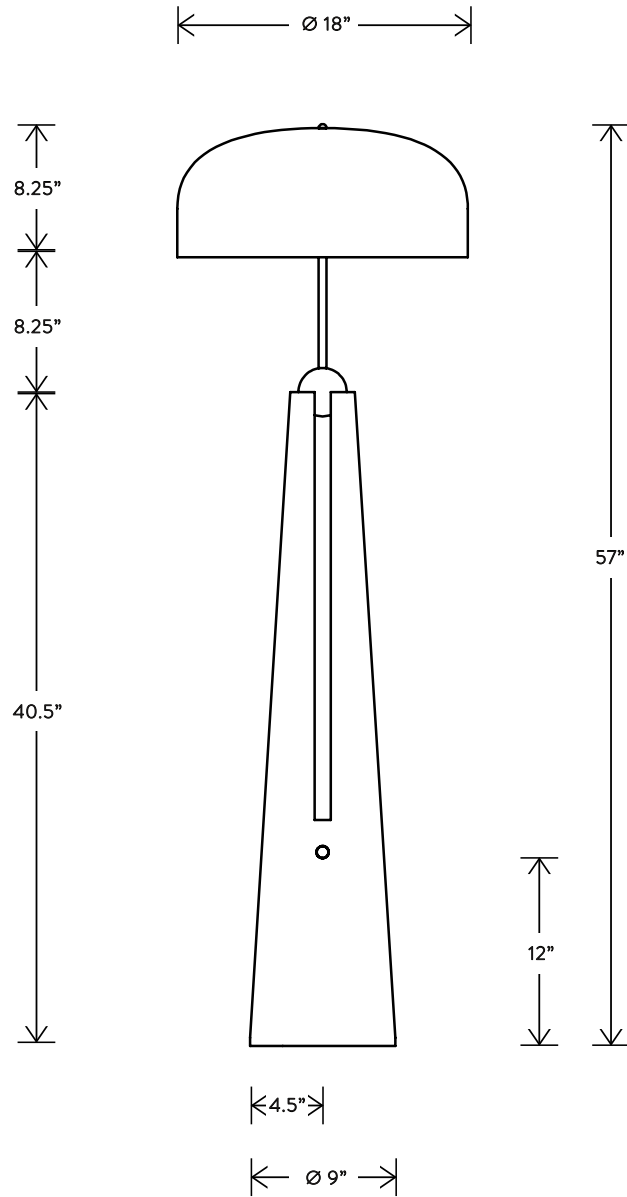

# METRONOME™ ARTICULATING FLOOR LAMP

DIMENSIONS: 44"-60" H, ROTATING ARM 37.5" L

LAMPING: MAX 60W EACH

1 3W DIMMABLE LED BULB INCLUDED

240 LUMENS EACH, 2500K COLOR TEMPERATURE

BULB LIFE: 30,000 HOURS

120V: E26 GLOBE M: MATTE WHITE, Ø 1.75"

240V: E27 GLOBE M: MATTE WHITE, Ø 1.75"

UL APPROVED

VOLTAGE: 120-240

A P P A R A T U S

**METRONOME™** FLOOR LAMP

THE METRONOME SERIES EVOKES THE MEASURE AND BALANCE OF ITS NAMESAKE. A PATINATED BRASS SPHERE PERCHES ATOP THE CONICAL BASE, WHICH IS HAND-WRAPPED IN CALF SUEDE TO PROVIDE A LUSH TACTILE CONTRAST. A CHANNEL IN THE FIRMLY GROUNDED BASE REVEALS AN INTIMATE CONNECTION BETWEEN THE TWO FORMS. A DIMMER KNOB IS SET INTO THE BASE.

# METRONOME™ FLOOR LAMP

DIMENSIONS: 57" H, Ø 18"

LAMPING: MAX 60W EACH  
2 DIMMABLE LED BULBS INCLUDED  
120V: E12 TYPE A26 BULBS, 6W  
240V: E14 TYPE B40 BULBS, 8W

UL APPROVED  
VOLTAGE: 120-240

A P P A R A T U S

# METRONOME™ TABLE LAMP

DIMENSIONS: 22" H, Ø 13.5"

LAMPING: MAX 60W EACH  
2 DIMMABLE LED BULBS INCLUDED  
120V: E12 TYPE A26 BULBS, 6W  
240V: E14 TYPE B40 BULBS, 8W

UL APPROVED  
VOLTAGE: 120-240

A P P A R A T U S