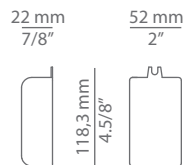

Product includes

Code	Description
671000062	1 remote driver / Dimmable Triac

Ø 60mm drill on dry wall

SPECIAL REQUIREMENTS

Custom finishes and versions

We offer custom plated and RAL finishes.

Alternate lamping and sizes available for projects. Consult our offices.

Special instructions