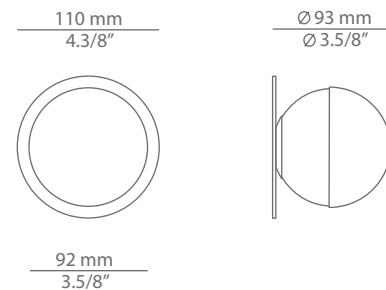

Product includes

Code	Description
671000062	1 remote driver / Dimmable Triac

Ø 60mm drill on dry wall

SPECIAL REQUIREMENTS

Custom finishes and versions

We offer custom plated and RAL finishes.

Alternate lamping and sizes available for projects. Consult our offices.

Special instructions