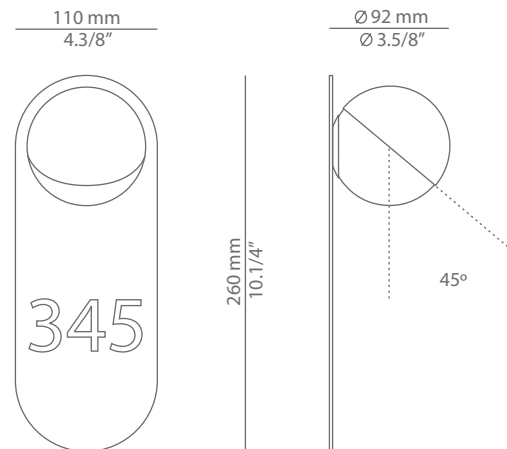

Product includes

Code	Description
671000062	1 remote driver / Dimmable Triac

Ø 60 mm drill on dry wall

SPECIAL REQUIREMENTS

Custom finishes and versions

We offer custom plated and RAL finishes.
Alternate lamping and sizes available for projects. Consult our offices.

Special instructions