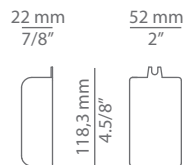

Product includes

Code	Description
671000062	1 remote driver / Dimmable Triac

Ø 60mm drill
on dry wall

SPECIAL REQUIREMENTS

Custom finishes and versions

We offer custom plated and RAL finishes.

Alternate lamping and sizes available for projects. Consult our offices.