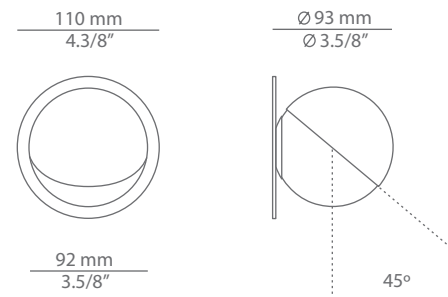

Product includes

Code	Description
671000062	1 remote driver / Dimmable Triac

Ø 60mm drill
on dry wall

SPECIAL REQUIREMENTS

Custom finishes and versions

We offer custom plated and RAL finishes.

Alternate lamping and sizes available for projects. Consult our offices.

Special instructions

ESTILUZ, S.A.
Carretera d'Ogassa, s/n
17860 Sant Joan de les Abadesses
T+34 972 720 125
F+34 972 720 796

estiluz@estiluz.com
www.estiluz.com