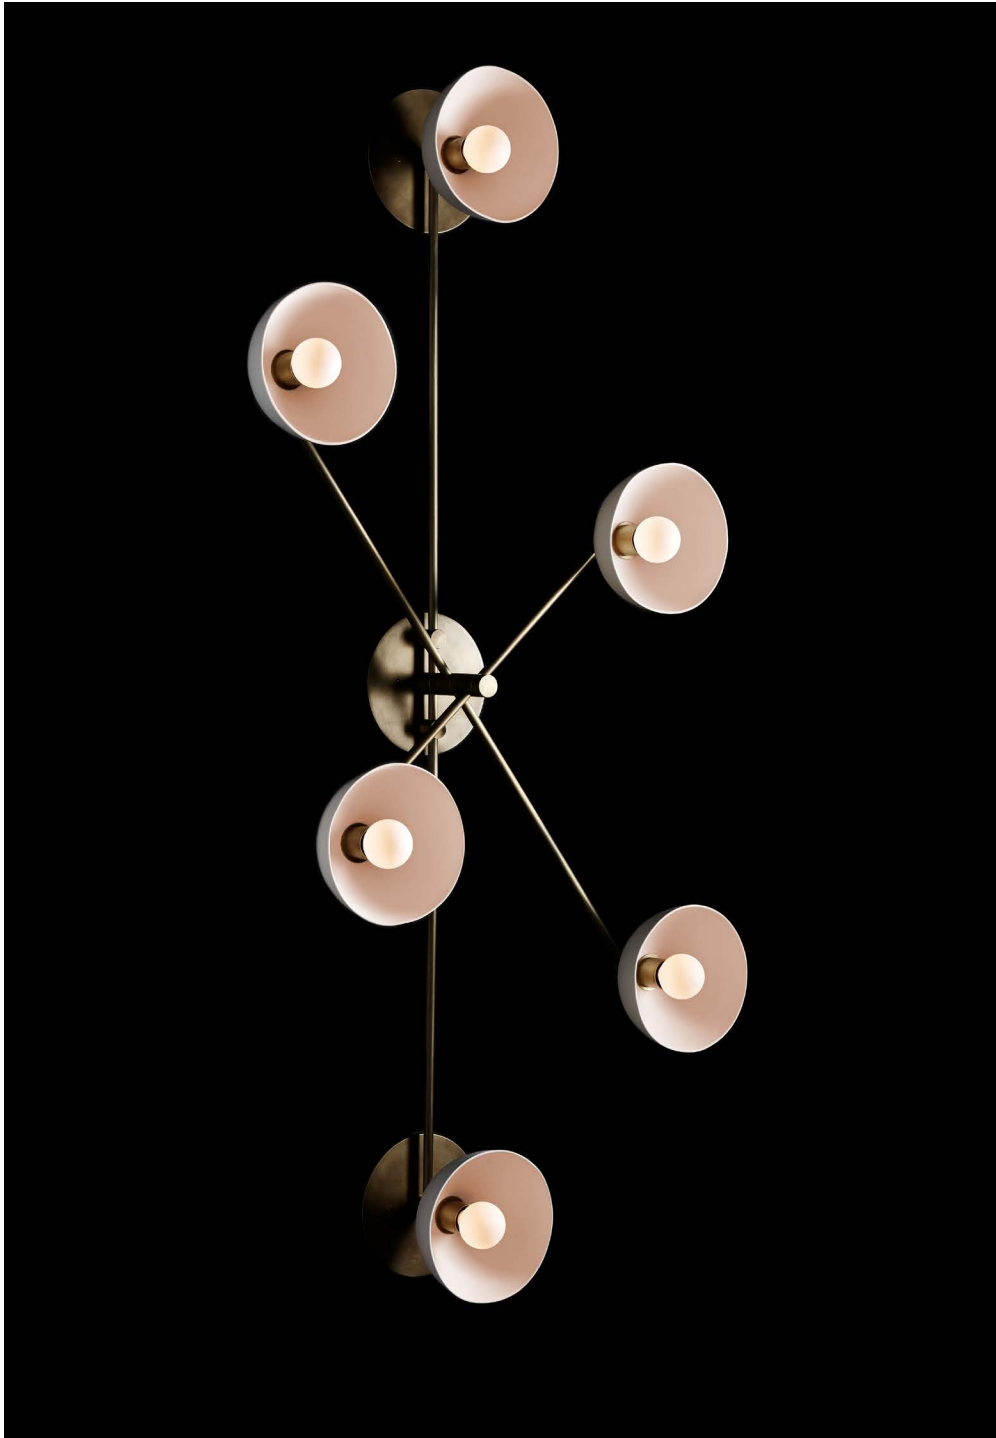

TRAPEZE® 1 SURFACE MOUNT
INSPIRED BY THE TENSION AND DYNAMICS OF
THE CIRCUS ACT, THIS SERIES CANTILEVERS
GLOWING BOWLS ON THE CEILING OR WALL,
CREATING A SOFT ILLUMINATION AND
GRAPHIC SILHOUETTE. AVAILABLE WITH
EITHER BRASS OR HAND-CAST PORCELAIN
BOWLS.

A P P A R A T U S

TRAPEZE® 1 SURFACE MOUNT

DIMENSIONS: Ø 5.75", 4.25" D
APPROXIMATE WEIGHT: 5 LBS

LAMPING: MAX 60W EACH
1 3W DIMMABLE LED BULB INCLUDED
240 LUMENS EACH, 2500K COLOR TEMPERATURE
BULB LIFE: 30,000 HOURS
120V: E12 GLOBE SM: MATTE WHITE, Ø 1.75"
240V: E14 GLOBE SM: MATTE WHITE, Ø 1.75"

120V: E12 GLOBE SM: MATTE WHITE, Ø 1.75"

240V: E14 GLOBE SM: MATTE WHITE, Ø 1.75"

UL / CE APPROVED

VOLTAGE: 120-240

A P P A R A T U S

TRAPEZE® 6 SURFACE MOUNT
INSPIRED BY THE TENSION AND DYNAMICS OF
THE CIRCUS ACT, THIS SERIES CANTILEVERS
GLOWING BOWLS IN MOVABLE FORMATIONS
ON THE CEILING OR WALL, CREATING A SOFT
ILLUMINATION AND GRAPHIC SILHOUETTE.
AVAILABLE WITH EITHER BRASS OR HAND-
CAST PORCELAIN BOWLS.

A P P A R A T U S

TRAPEZE® 6 SURFACE MOUNT

DIMENSIONS: 46.375" L, 8" D
APPROXIMATE WEIGHT: LBS

LAMPING: MAX 60W EACH
6 3W DIMMABLE LED BULBS INCLUDED
240 LUMENS EACH, 2500K COLOR TEMPERATURE
BULB LIFE: 30,000 HOURS
120V: E12 GLOBE SM: MATTE WHITE, Ø 1.75"
240V: E14 GLOBE SM: MATTE WHITE, Ø 1.75"