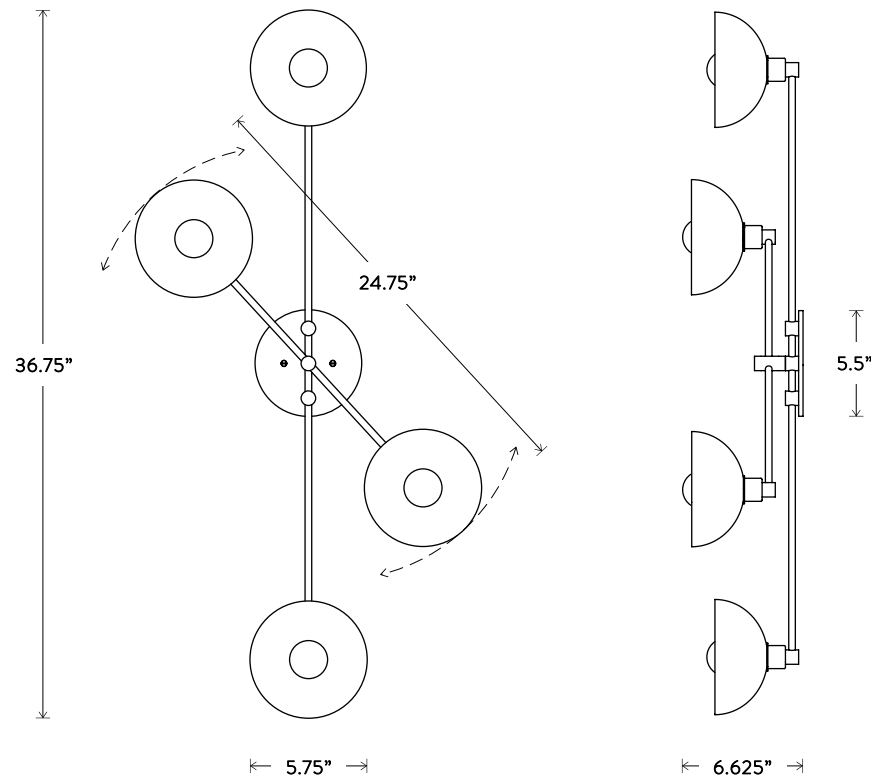

A P P A R A T U S

TRAPEZE® 1 SURFACE MOUNT

DIMENSIONS: Ø 5.75", 4.25" D
APPROXIMATE WEIGHT: 5 LBS

LAMPING: MAX 60W EACH
1 3W DIMMABLE LED BULB INCLUDED
240 LUMENS EACH, 2500K COLOR TEMPERATURE
BULB LIFE: 30,000 HOURS
120V: E12 GLOBE SM: MATTE WHITE, Ø 1.75"
240V: E14 GLOBE SM: MATTE WHITE, Ø 1.75"

A P P A R A T U S

TRAPEZE® 4 SURFACE MOUNT

DIMENSIONS: 36.25" L, 6.625" D

APPROXIMATE WEIGHT: LBS

LAMPING: MAX 60W EACH

4 3W DIMMABLE LED BULBS INCLUDED

240 LUMENS EACH, 2500K COLOR TEMPERATURE

BULB LIFE: 30,000 HOURS

120V: E12 GLOBE SM: MATTE WHITE, Ø 1.75"

240V: E14 GLOBE SM: MATTE WHITE, Ø 1.75"

UL / CE APPROVED

VOLTAGE: 120-240

A P P A R A T U S

TRAPEZE® 6 SURFACE MOUNT
INSPIRED BY THE TENSION AND DYNAMICS OF
THE CIRCUS ACT, THIS SERIES CANTILEVERS
GLOWING BOWLS IN MOVABLE FORMATIONS
ON THE CEILING OR WALL, CREATING A SOFT
ILLUMINATION AND GRAPHIC SILHOUETTE.
AVAILABLE WITH EITHER BRASS OR HAND-
CAST PORCELAIN BOWLS.

A P P A R A T U S

TRAPEZE® 6 SURFACE MOUNT

DIMENSIONS: 46.375" L, 8" D
APPROXIMATE WEIGHT: LBS

LAMPING: MAX 60W EACH
6 3W DIMMABLE LED BULBS INCLUDED
240 LUMENS EACH, 2500K COLOR TEMPERATURE
BULB LIFE: 30,000 HOURS
120V: E12 GLOBE SM: MATTE WHITE, Ø 1.75"
240V: E14 GLOBE SM: MATTE WHITE, Ø 1.75"