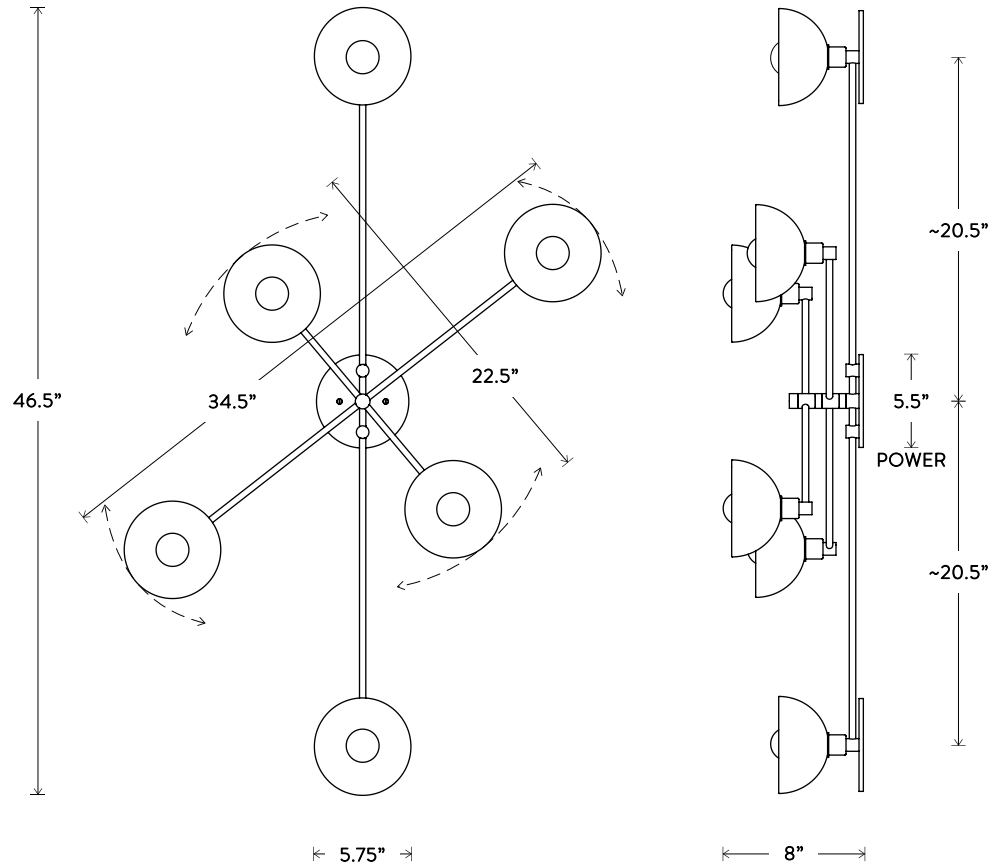

TRAPEZE® 6 SURFACE MOUNT

DIMENSIONS: 46.375" L, 8" D
APPROXIMATE WEIGHT: LBS

LAMPING: MAX 60W EACH
6 3W DIMMABLE LED BULBS INCLUDED
240 LUMENS EACH, 2500K COLOR TEMPERATURE
BULB LIFE: 30,000 HOURS
120V: E12 GLOBE SM: MATTE WHITE, Ø 1.75"
240V: E14 GLOBE SM: MATTE WHITE, Ø 1.75"

UL / CE APPROVED
VOLTAGE: 120-240

A P P A R A T U S