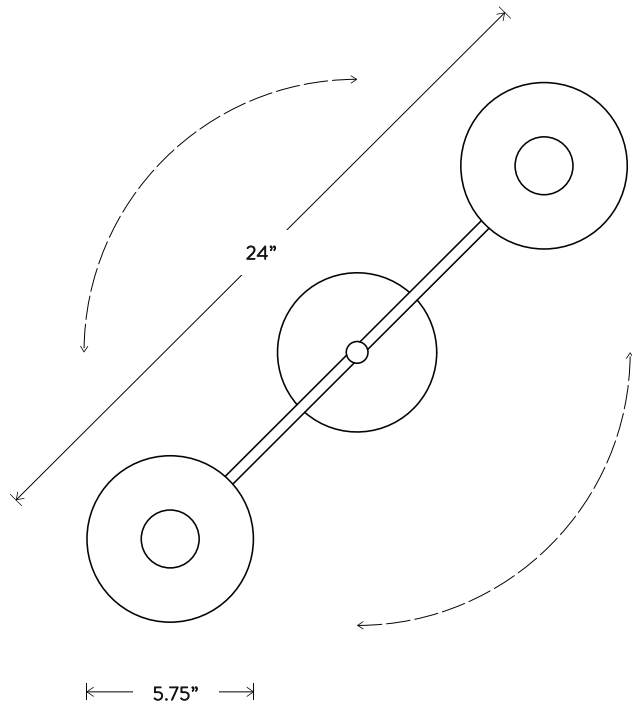

TRAPEZE® 2 SURFACE MOUNT

DIMENSIONS: 24" W, 5.5" D
APPROXIMATE WEIGHT: 5 LBS

LAMPING: MAX 60W EACH
2 3W DIMMABLE LED BULBS INCLUDED
240 LUMENS EACH, 2500K COLOR TEMPERATURE
BULB LIFE: 30,000 HOURS
120V: E12 GLOBE SM: MATTE WHITE, Ø 1.75"
240V: E14 GLOBE SM: MATTE WHITE, Ø 1.75"

UL / CE APPROVED
VOLTAGE: 120-240

A P P A R A T U S