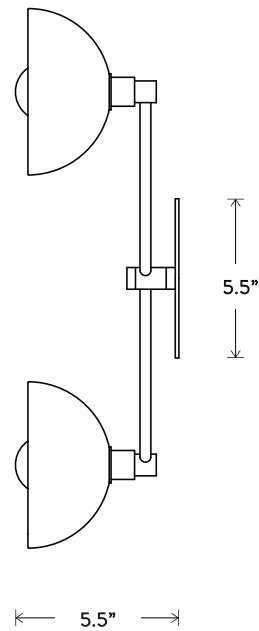

TRAPEZE® 2 SURFACE MOUNT

DIMENSIONS: 24" W, 5.5" D
APPROXIMATE WEIGHT: 5 LBS

LAMPING: MAX 60W EACH
2 3W DIMMABLE LED BULBS INCLUDED
240 LUMENS EACH, 2500K COLOR TEMPERATURE
BULB LIFE: 30,000 HOURS
120V: E12 GLOBE SM: MATTE WHITE, Ø 1.75"
240V: E14 GLOBE SM: MATTE WHITE, Ø 1.75"

UL / CE APPROVED
VOLTAGE: 120-240

A P P A R A T U S