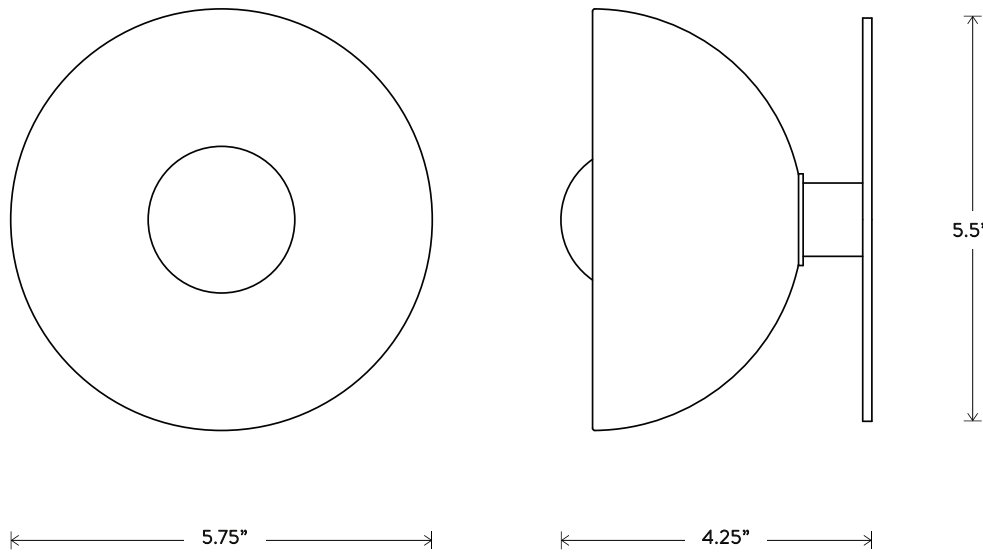

TRAPEZE® 1 SURFACE MOUNT

DIMENSIONS: Ø 5.75", 4.25" D
APPROXIMATE WEIGHT: 5 LBS

LAMPING: MAX 60W EACH
1 3W DIMMABLE LED BULB INCLUDED
240 LUMENS EACH, 2500K COLOR TEMPERATURE
BULB LIFE: 30,000 HOURS
120V: E12 GLOBE SM: MATTE WHITE, Ø 1.75"
240V: E14 GLOBE SM: MATTE WHITE, Ø 1.75"

UL / CE APPROVED
VOLTAGE: 120-240

A P P A R A T U S