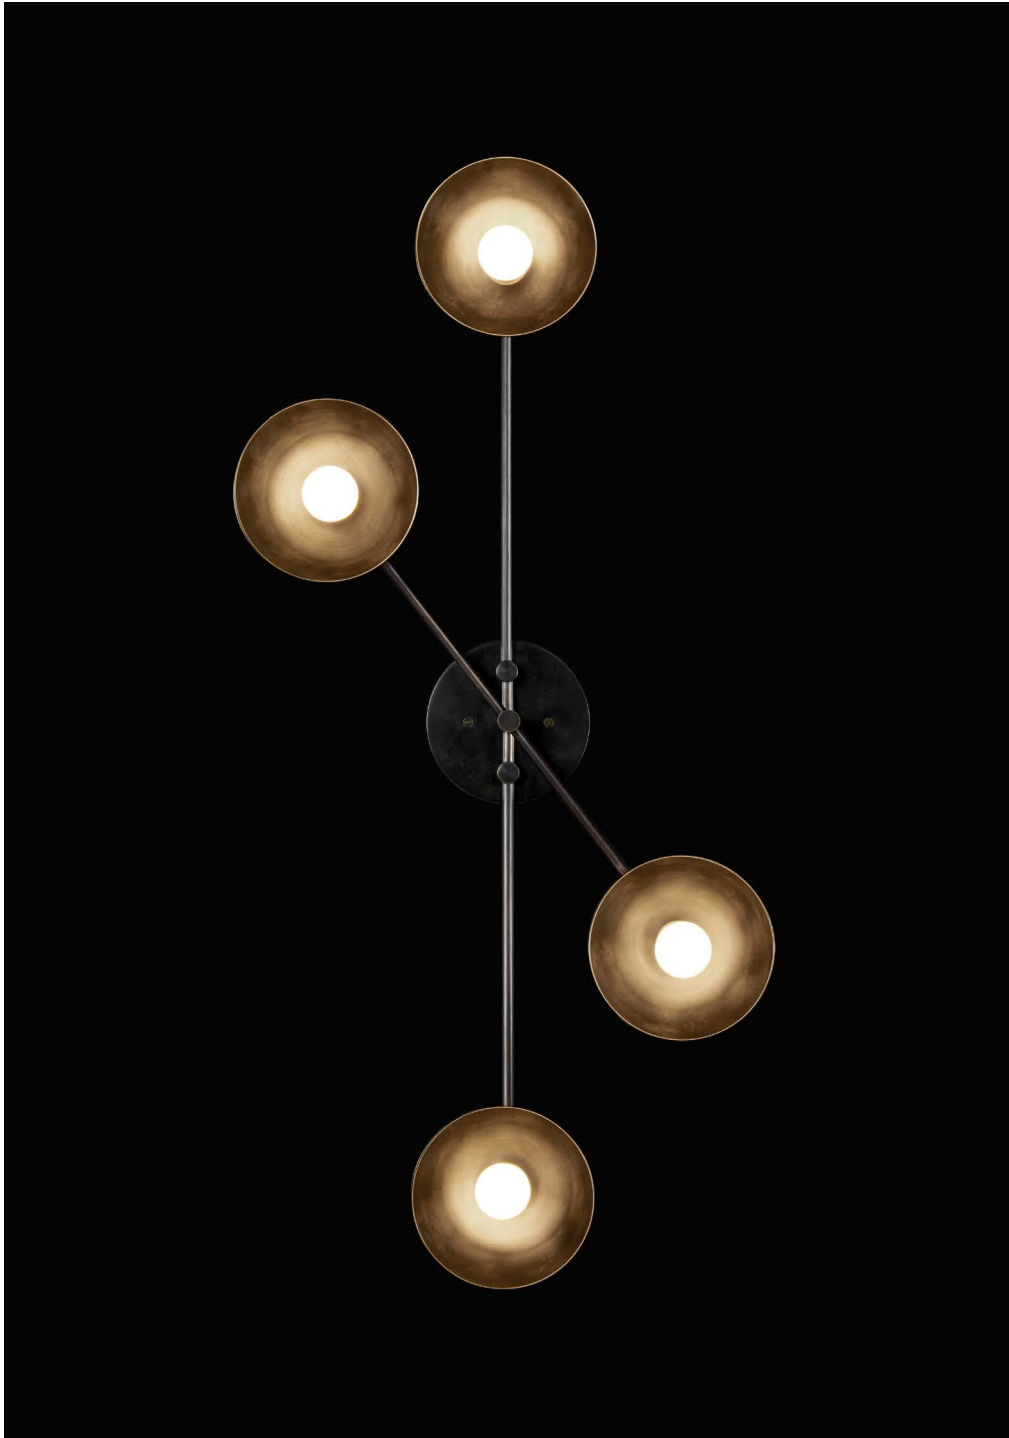

TRAPEZE® 4 SURFACE MOUNT
INSPIRED BY THE TENSION AND DYNAMICS OF
THE CIRCUS ACT, THIS SERIES CANTILEVERS
GLOWING BOWLS IN MOVABLE FORMATIONS
ON THE CEILING OR WALL, CREATING A SOFT
ILLUMINATION AND GRAPHIC SILHOUETTE.
AVAILABLE WITH EITHER BRASS OR HAND-
CAST PORCELAIN BOWLS.

A P P A R A T U S