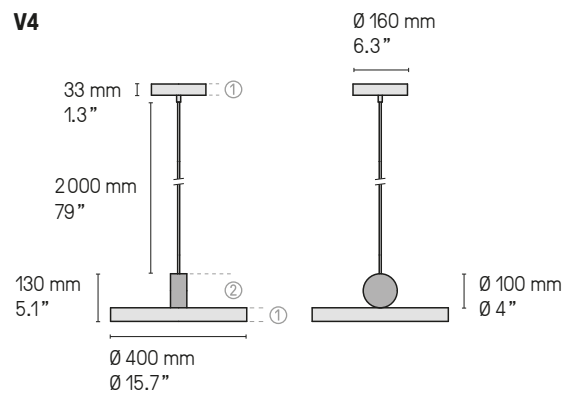

Calé(e) V4 SB/SG

Le petit disque du dessous sera toujours en finition ①
The small centered disc on the bottom always comes in finish ①