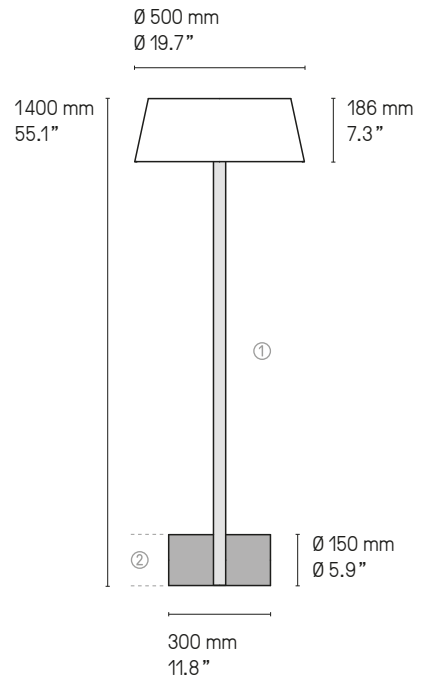

Suspensions, lampes, lampadaires
Pendants, table & floor lamps
Câble textile (longueur ≈ 2 m)
Textile cable (length ≈ 79")

*La longueur standard des câbles est de 2 mètres
mais elle peut être diminuée à l'installation.
The standard height of the cables is 2 meters (79")
but can be adjusted to less during installation.*

XL

XS

Lampe Calé(e) XS SN/SG

Lampadaires – Floor lamp Calé(e)

XL

XS

Version LED et DALI sur demande.
 LED and DALI version upon request.

Calé(e) XL SB/SG