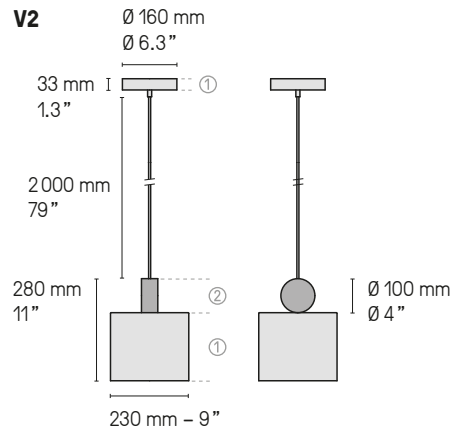

Calé(e) V2 SB/SG