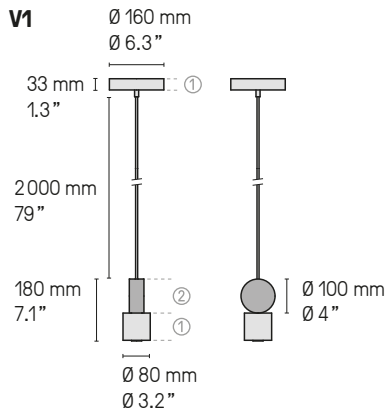

Suspensions – Pendants Calé(e)

Calé(e) V1 SB/SG