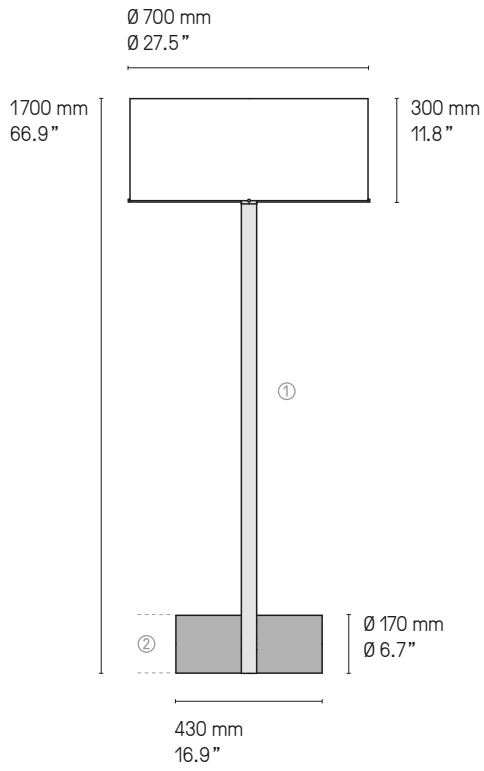

Suspensions, lampes, lampadaires
Pendants, table & floor lamps
Câble textile (longueur ≈ 2 m)
Textile cable (length ≈ 79")

*La longueur standard des câbles est de 2 mètres
mais elle peut être diminuée à l'installation.
The standard height of the cables is 2 meters (79")
but can be adjusted to less during installation.*

XL

XS

Lampe Calé(e) XS SN/SG

Lampadaires – Floor lamp Calé(e)

XL

XS

Version LED et DALI sur demande.
 LED and DALI version upon request.

Calé(e) XL SB/SG