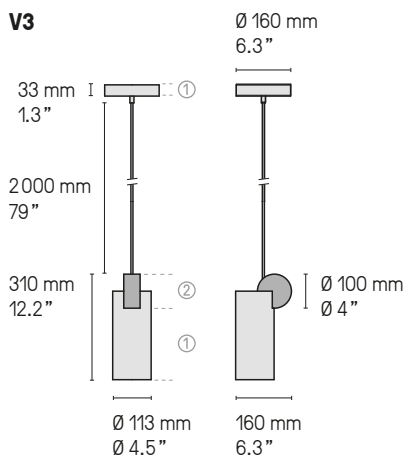

Calé(e) V3 SB/SG