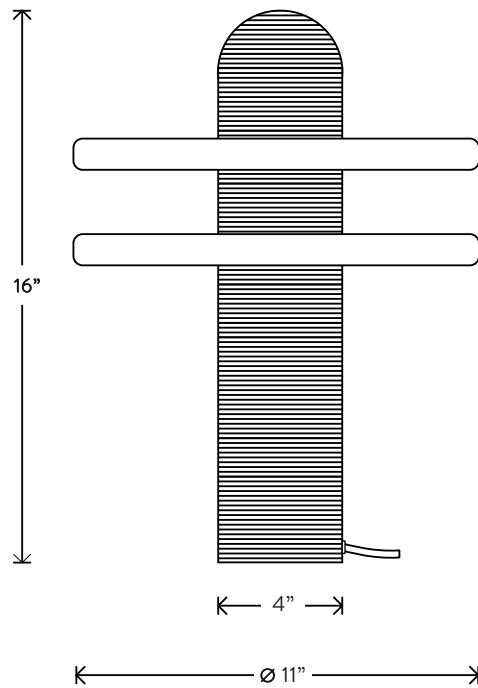

MEDIAN®

TABLE LAMP

THE TRANSLUCENT ALABASTER PLANES OF THE MEDIAN SERIES ARE INTERSECTED BY A FLUTED BRASS FORM, REFERENCING TRADITIONAL MIDDLE EASTERN JEWELRY WHILE PUSHING IT THROUGH A FUTURIST LENS. THE STONE GLOWS FROM A LIGHT SOURCE THAT REMAINS HIDDEN, ILLUMINATING THE RELATIONSHIP BETWEEN THE SOLID AND THE PERMEABLE.

A P P A R A T U S

MEDIAN[®]

TABLE LAMP

DIMENSIONS: 16" H, Ø 11"

LAMPING: 2 8W DIMMABLE LED MODULE
800 LUMENS EACH, 2500K COLOR TEMPERATURE
LED ONBOARD DRIVER
LED LIFE: 50,000 HOURS

UL / CE APPROVED
VOLTAGE: 120-240