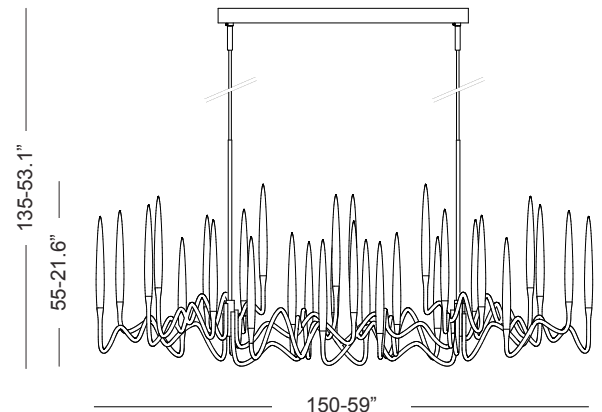

IL PEZZO **3** *Long Chandelier*

Inspired by Arabic calligraphic art and the icon of the classical candelabrum is Il Pezzo 3, a collection of lamps with a hand-forged brass structure and elegant "candles" crafted from hand-blown crystal. The candles are illuminated by an ultra-modern LED source creating a sophisticated and romantic light. Each lamp is numbered and hides its own identity stamp that seals and guarantees the authenticity and uniqueness.

Available Finishes

Specifications

Il Pezzo 3 Long Chandelier	150 cm/59" – 30 x LED light
Diffusers	crystal
Light source - EU	LED light – dimmable – 374 lumens each
Light source - US	LED light – dimmable – 274 lumens each
Dimming	230v/110v Triac dimmable drivers
Light color	2.700°K (warm)
Color accuracy	CRI > 90
Total LED light output - EU	11.220 lumens (approx 561 halogen watts)
Total LED light output - US	8.220 lumens (approx 411 halogen watts)
Total power consumption - EU	103 watts
Total power consumption - US	69 watts

Electric Available for European (230v) or US (110v) electric. All electric equipment and ceiling canopy are included.

Standard overall height From 135 cm/53.1" to 100 cm/39.3". Please specify overall height on order. Custom overall height on request.

Canopy Rectangular canopy

Cleaning instructions Clean with a soft dry or slightly damp cloth. Do not use solvents. Always switch off the electricity supply before cleaning.

Weight and packaging

23 kg

35 kg

Carton box 176x62x72 cm

0,78 m³