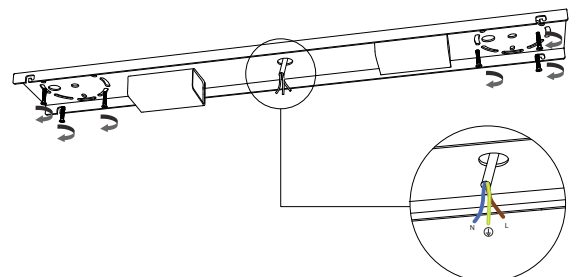

IL PEZZO **3** *Long Chandelier*

Inspired by Arabic calligraphic art and the icon of the classical candelabrum is Il Pezzo 3, a collection of lamps with a hand-forged brass structure and elegant "candles" crafted from hand-blown crystal. The candles are illuminated by an ultra-modern LED source creating a sophisticated and romantic light. Each lamp is numbered and hides its own identity stamp that seals and guarantees the authenticity and uniqueness.

Available Finishes

Specifications

Il Pezzo 3 Long Chandelier	150 cm/59" – 30 x LED light
Diffusers	crystal
Light source - EU	LED light – dimmable – 374 lumens each
Light source - US	LED light – dimmable – 274 lumens each
Dimming	230v/110v Triac dimmable drivers
Light color	2.700°K (warm)
Color accuracy	CRI > 90
Total LED light output - EU	11.220 lumens (approx 561 halogen watts)
Total LED light output - US	8.220 lumens (approx 411 halogen watts)
Total power consumption - EU	103 watts
Total power consumption - US	69 watts

Electric Available for European (230v) or US (110v) electric. All electric equipment and ceiling canopy are included.

Standard overall height From 135 cm/53.1" to 100 cm/39.3". Please specify overall height on order. Custom overall height on request.

Canopy Rectangular canopy

Cleaning instructions Clean with a soft dry or slightly damp cloth. Do not use solvents. Always switch off the electricity supply before cleaning.

Weight and packaging

23 kg

35 kg

Carton box 176x62x72 cm

0,78 m³