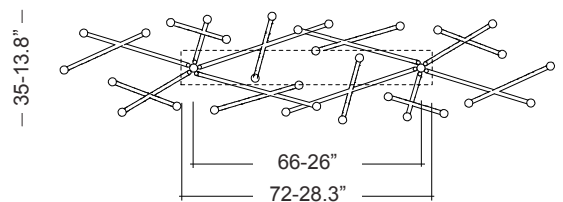

IL PEZZO **3** *Long Chandelier*

Inspired by Arabic calligraphic art and the icon of the classical candelabrum is Il Pezzo 3, a collection of lamps with a hand-forged brass structure and elegant "candles" crafted from hand-blown crystal. The candles are illuminated by an ultra-modern LED source creating a sophisticated and romantic light. Each lamp is numbered and hides its own identity stamp that seals and guarantees the authenticity and uniqueness.

Available Finishes

Specifications

Il Pezzo 3 Long Chandelier	150 cm/59" – 30 x LED light
Diffusers	crystal
Light source - EU	LED light – dimmable – 374 lumens each
Light source - US	LED light – dimmable – 274 lumens each
Dimming	230v/110v Triac dimmable drivers
Light color	2.700°K (warm)
Color accuracy	CRI > 90
Total LED light output - EU	11.220 lumens (approx 561 halogen watts)
Total LED light output - US	8.220 lumens (approx 411 halogen watts)
Total power consumption - EU	103 watts
Total power consumption - US	69 watts

Electric Available for European (230v) or US (110v) electric. All electric equipment and ceiling canopy are included.

Standard overall height From 135 cm/53.1" to 100 cm/39.3". Please specify overall height on order. Custom overall height on request.

Canopy Rectangular canopy

Cleaning instructions Clean with a soft dry or slightly damp cloth. Do not use solvents. Always switch off the electricity supply before cleaning.

Weight and packaging

23 kg

35 kg

Carton box 176x62x72 cm

0,78 m³