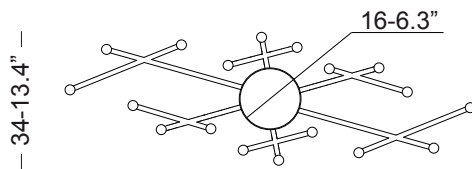

Weight and packaging

17 kg

20 kg

Carton box 122x62x72 cm

0,93 m³