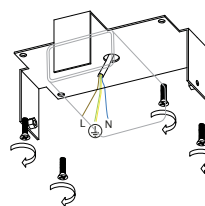

Weight and packaging

17 kg

20 kg

Carton box 122x62x72 cm

0,93 m³