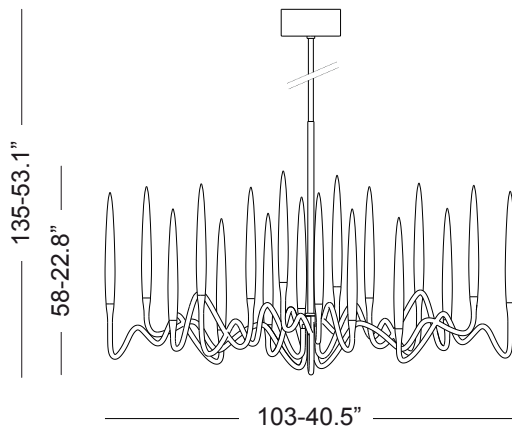

IL PEZZO **3** *Long Chandelier*

Inspired by Arabic calligraphic art and the icon of the classical candelabrum is Il Pezzo 3, a collection of lamps with a hand-forged brass structure and elegant "candles" crafted from hand-blown crystal. The candles are illuminated by an ultra-modern LED source creating a sophisticated and romantic light. Each lamp is numbered and hides its own identity stamp that seals and guarantees the authenticity and uniqueness.

Available Finishes

Specifications

Il Pezzo 3 Long Chandelier	103 cm/40.5" – 18 x LED light
Diffusers	crystal
Light source - EU	LED light – dimmable – 374 lumens each
Light source - US	LED light – dimmable – 274 lumens each
Dimming	230v/110v Triac dimmable drivers
Light color	2.700°K (warm)
Color accuracy	CRI > 90
Total LED light output - EU	6.732 lumens (approx 336 halogen watts)
Total LED light output - US	4.932 lumens (approx 246 halogen watts)
Total power consumption - EU	62 watts
Total power consumption - US	41 watts

Electric Available for European (230v) or US (110v) electric. All electric equipment and ceiling canopy are included.

Standard overall height From 135 cm/53.1" to 100 cm/39.3". Please specify overall height on order. Custom overall height on request.

Canopy Ceiling rose

Cleaning instructions Clean with a soft dry or slightly damp cloth. Do not use solvents. Always switch off the electricity supply before cleaning.

Weight and packaging

17 kg

20 kg

Carton box 122x62x72 cm

0,93 m³