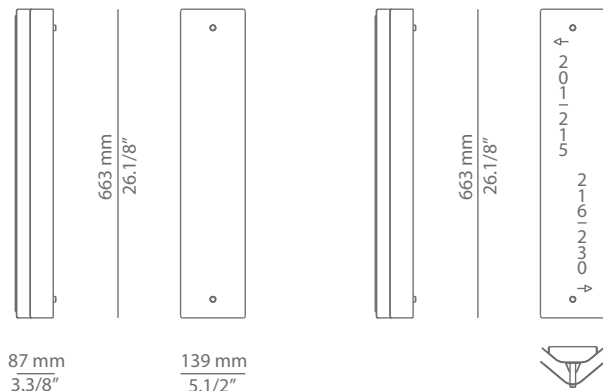

GADA A-3921

wall light

Date	Type
Project	
Location	
Model #	Quantity
Specifier	

Description

Metallic wall light providing indirect light. Possibility of personalizing the shade in different vinyl finishes.

Pictures above might not show the specified dimensions or material. They are for illustration purposes only.

Ordering information

Product Code	Lamp	Metal Finish	Optional
A-3921	LED 15,5W (led included) ▶ E (3000K / Ang 120° / >90 CRI / 500mA) 230V / Typ* 2515 lumens Non Dimmable	74 WH White - CUSTOM Textured vinyl 50 MM Marble 51 CT Concrete 52 WD Wood - CUSTOM	Laser cut signage (minimum order 13 units required)

SPECIAL REQUIREMENTS

Custom finishes and versions

We offer custom RAL finishes.

Alternate lamping and sizes available for projects.

Consult our offices.

Special instructions