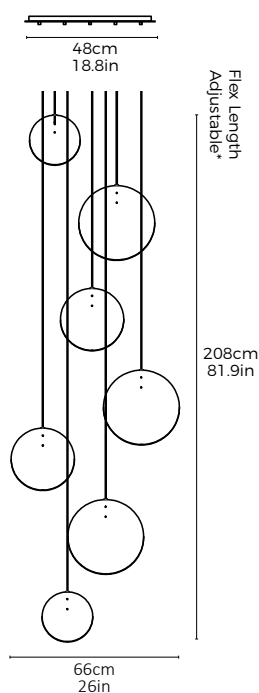

Specialists Finishes Available - metal

Brushed Nickel, Bronze, Antique Brass,
White Powder-coated