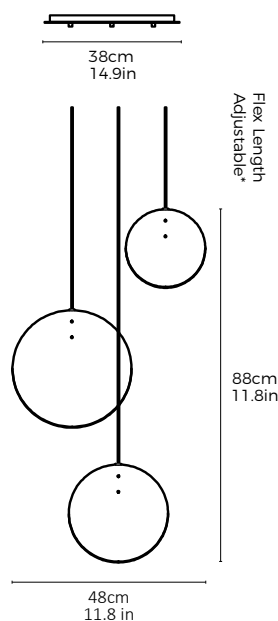

120V illumination

GU10 LED Bulb x 3

Lumens: 540lm x 3

Colour Temperature: 2700K

Dimmable: Mains Dimming