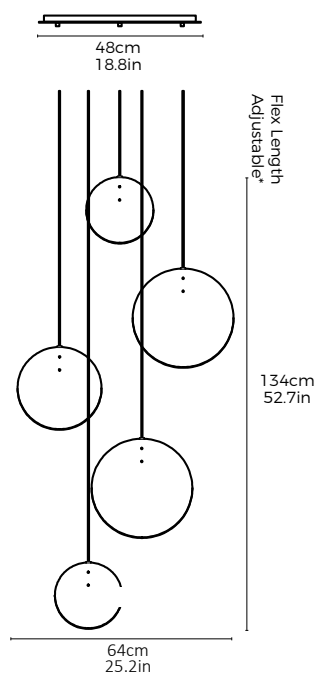

120V illumination

GU10 LED Bulb x 5
Lumens: 540lm x 5
Colour Temperature: 2700K
Dimmable: Mains Dimming