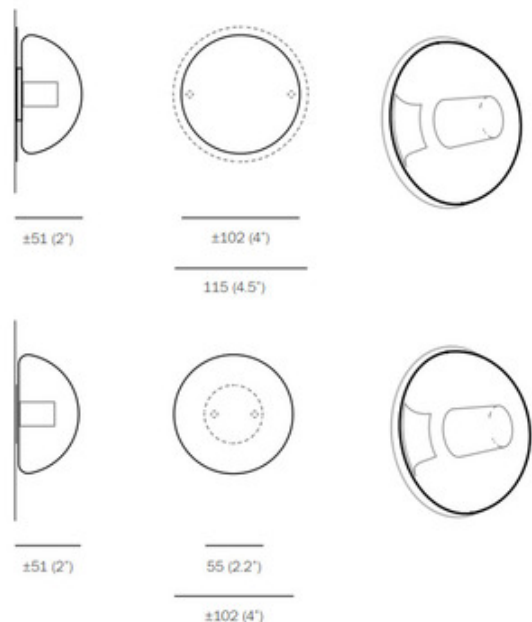

DESIGNER

Omer Arbel

BRAND

Bocci

DESCRIPTION

The Series 14 Wall and Ceiling Light is an articulated, seamed cast glass hemisphere with a frosted cylindrical void that houses a low voltage lamp. Individual mounts are visually quite subtle but gain tremendous strength when multiplied and clustered in large groups. Available with 1.5W LED or 10W Xenon lamping. Choice of model 14s which includes a discreet 2.2 inch diameter mounting plate designed to be mounted on walls and ceilings with power supplies mounted remotely or 14sp which includes a 4.5 inch diameter mounting plate designed to be mounted directly onto standard junction boxes on walls and ceilings. Both versions are rated IP65 for outdoor use. Note: Unless otherwise specified, one class 2 power supply will be sent for every 5 xenon fixtures or every 12 LED fixtures.

Shown in: White / Clear

SHADE COLOR	Clear
BODY FINISH	White
WATTAGE	10W
DIMMER	Low Voltage Electronic
DIMENSIONS	4"W x 4"H x 2"D
BULB INCLUDED	
LAMP	1 x Bocci JC/G4 (bipin)/10W/12V Krypton Xenon

ITEM NUMBER BCC953676

COMPANY	PROJECT	FIXTURE TYPE	APPROVED BY	DATE