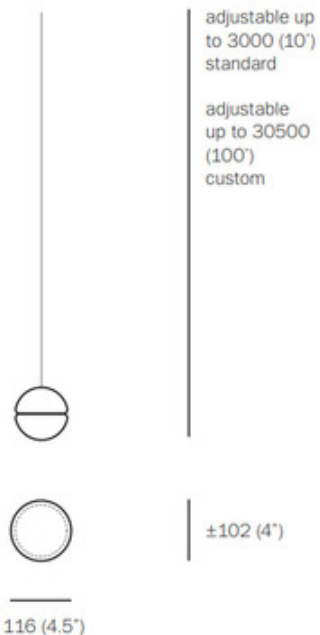

BRAND

Bocci

DESCRIPTION

14 is an articulated, cast glass sphere with a frosted cylindrical void that houses a low-voltage lamp. Individual pendants are visually subtle, but gain an atmospheric quality when multiplied and clustered in groups. Available with 1.5W LED or 10W Xenon lamping. Choice of standard or mini canopy with a Brushed Nickel or powder-coated White finish. The mini canopy is just over 1.2 inches in diameter, which creates a subtle profile that will essentially disappear into the application surface. The mini canopy option must be remote mounted (fixture does not hook directly to a junction box) while the standard canopy option is designed to fit over an existing junction box in which the transformer is installed. UL and CE listed.

Shown in: Brushed Nickel / Clear

SHADE COLOR	Clear
BODY FINISH	White
WATTAGE	10W
DIMMER	Low Voltage Electronic
DIMENSIONS	4"W x 4"H
BULB INCLUDED	
LAMP	1 x Bocci JC/G4 (bipin)/10W/12V Krypton Xenon

ITEM NUMBER BCC953652