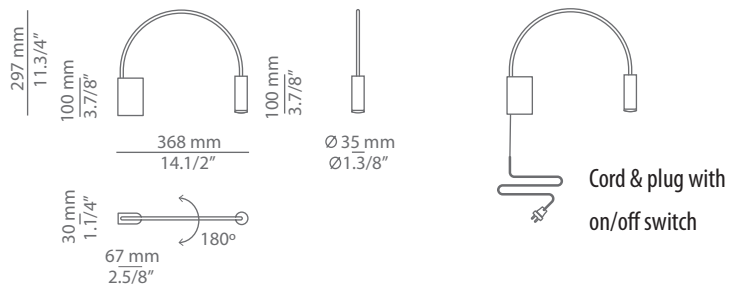

VOLTA

A-3530 / A-3531
wall lamp

Date	Type
Project	
Location	
Model #	Quantity
Specifier	

Description

Metallic wall lamp with a curved arm, cylindrical aluminium head and (PMMA) lens diffuser.
50° angle acrylic optic lens conversion kit is optional.

Pictures above might not show the specified dimensions or material. They are for illustration purposes only.

Ordering information

Product Code	Lamp	Finish body	Finish head	Accessories
A-3530-W	LED 6,1W (2700K / Ang 120° / >80 CRI 350mA) / Universal Voltage (included) Typ* 665 lumens A+ Non Dimmable	26 BLK Black 71 WH White CUSTOM	26 BLK Black 61 S GLD Satin Gold 71 WH White CUSTOM	50° angle acrylic optic lens conversion kit E67353001 Cord & Plug with on/off switch

Product Code	Lamp	Finish body	Finish head	Accessories
A-3530-M	LED 6,1W (3000K / Ang 120° / >80 CRI 350mA) / Universal Voltage (included) Typ* 703 lumens A+ Non Dimmable	26 BLK Black 71 WH White CUSTOM	26 BLK Black 61 S GLD Satin Gold 71 WH White CUSTOM	50° angle acrylic optic lens conversion kit E67353001 Cord & Plug with on/off switch