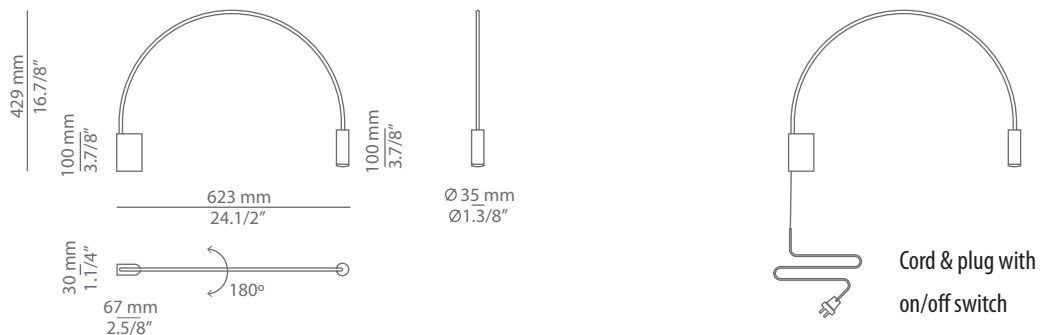

VOLTA

A-3530 / A-3531
wall lamp

Date	Type
Project	
Location	
Model #	Quantity
Specifier	

Ordering information

Product Code	Lamp	Finish body	Finish head	Accessories
A-3531-W	LED 6,1W (2700K / Ang 120° / >80 CRI 350mA) / Universal Voltage (included) Typ* 665 lumens A++ Non Dimmable	26 BLK Black 71 WH White CUSTOM	26 BLK Black 61 S GLD Satin Gold 71 WH White CUSTOM	50° angle acrylic optic lens conversion kit E67353001 Cord & Plug with on/off switch

Product Code	Lamp	Finish body	Finish head	Accessories
A-3531-M	LED 6,1W (3000K / Ang 120° / >80 CRI 350mA) / Universal Voltage (included) Typ* 703 lumens A++ Non Dimmable	26 BLK Black 71 WH White CUSTOM	26 BLK Black 61 S GLD Satin Gold 71 WH White CUSTOM	50° angle acrylic optic lens conversion kit E67353001 Cord & Plug with on/off switch