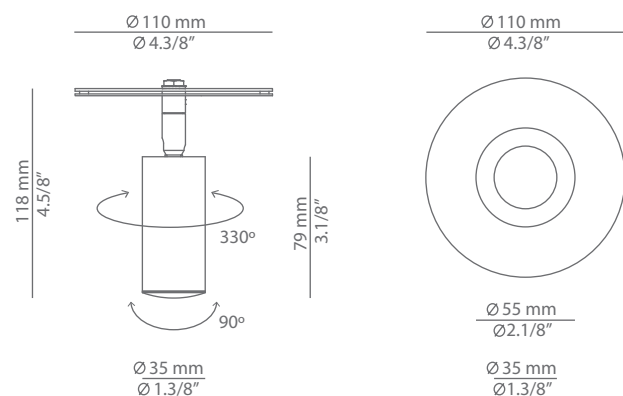

Product includes

Code	Description
t-3533	1 Volta light
671000061	1 remote driver / Dimmable Triac

SPECIAL REQUIREMENTS

Custom finishes and versions

Alternate lamping, versions and finishes available for projects. Consult our offices.

Special instructions

ESTILUZ, S.A.
Carretera d'Ogassa, s/n
17860 Sant Joan de les Abadesses
T+34 972 720 125
F+34 972 720 796

estiluz@estiluz.com
www.estiluz.com